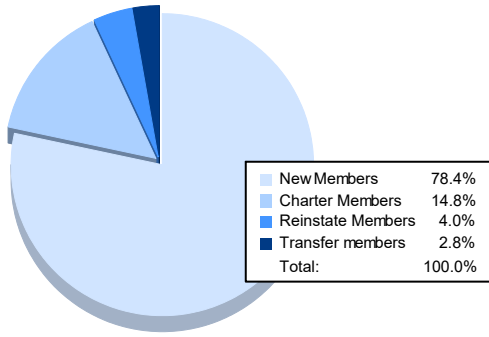

Year	New Clubs	Dropped Clubs	Gain/ Loss Clubs	New Members	Charter Members	Reinstate Members	Transfer Members	Total Member Added	Total Members Dropped	Gain/ Loss Members
2016-2017	0	4	-4	143	2	7	10	162	205	-43
2017-2018	2	0	2	154	59	3	2	218	201	17
2018-2019	4	4	0	215	96	23	10	344	250	94
2019-2020	2	3	-1	107	48	17	2	174	271	-97
2020-2021	1	2	-1	138	26	7	5	176	186	-10
<b>Average</b>	<b>2</b>	<b>3</b>	<b>-1</b>	<b>151</b>	<b>46</b>	<b>11</b>	<b>6</b>	<b>215</b>	<b>223</b>	<b>-8</b>

### Membership Composition June 2021 Cumulative