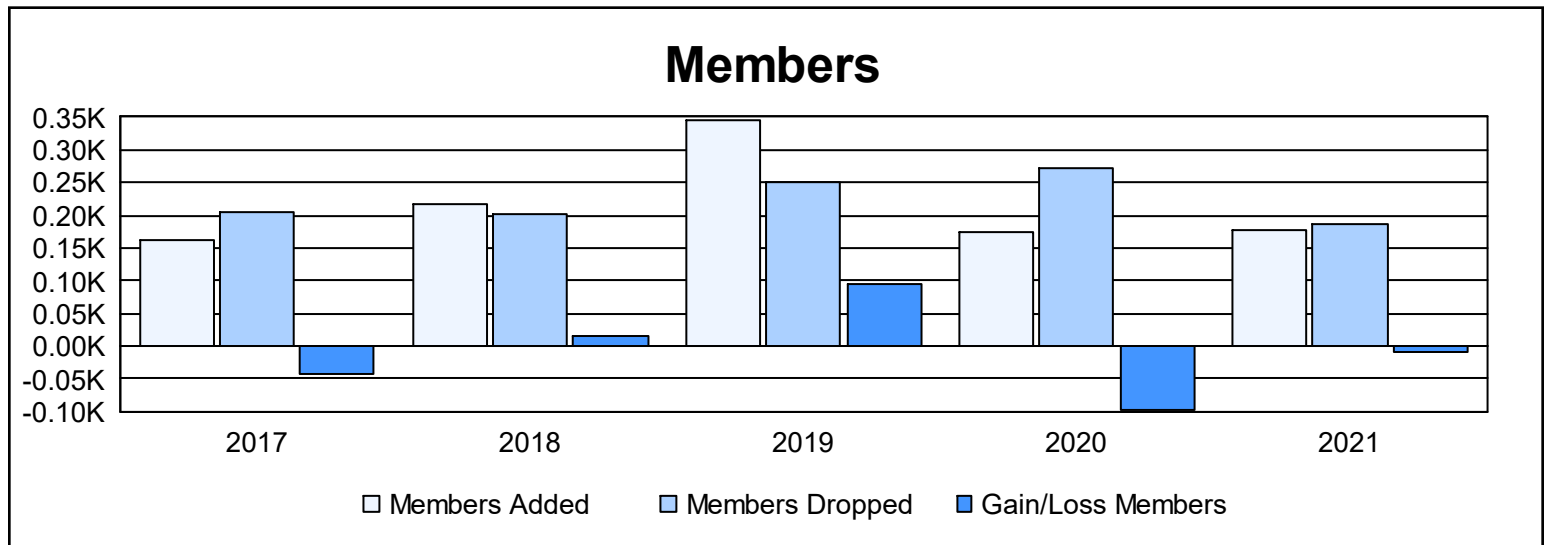

Year	New Clubs	Dropped Clubs	Gain/ Loss Clubs	New Members	Charter Members	Reinstate Members	Transfer Members	Total Member Added	Total Members Dropped	Gain/ Loss Members
2016-2017	0	4	-4	143	2	7	10	162	205	-43
2017-2018	2	0	2	154	59	3	2	218	201	17
2018-2019	4	4	0	215	96	23	10	344	250	94
2019-2020	2	3	-1	107	48	17	2	174	271	-97
2020-2021	1	2	-1	138	26	7	5	176	186	-10
<b>Average</b>	<b>2</b>	<b>3</b>	<b>-1</b>	<b>151</b>	<b>46</b>	<b>11</b>	<b>6</b>	<b>215</b>	<b>223</b>	<b>-8</b>

### Membership Composition June 2021 Cumulative