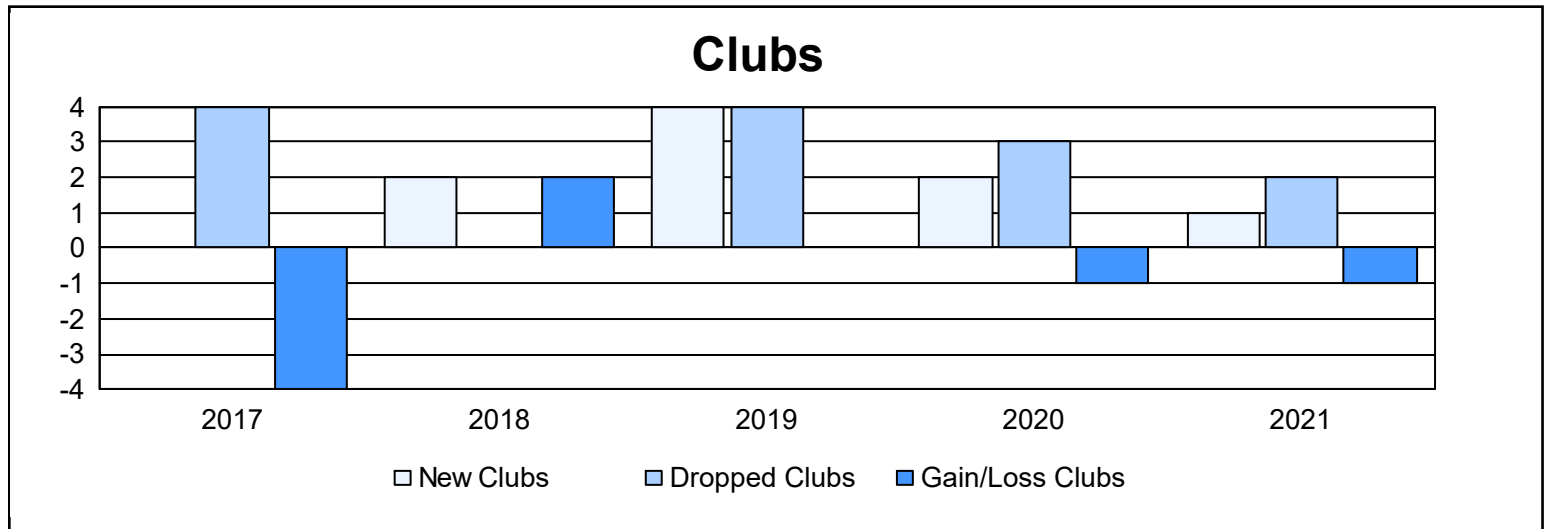

Year	New Clubs	Dropped Clubs	Gain/ Loss Clubs	New Members	Charter Members	Reinstate Members	Transfer Members	Total Member Added	Total Members Dropped	Gain/ Loss Members
2016-2017	0	4	-4	143	2	7	10	162	205	-43
2017-2018	2	0	2	154	59	3	2	218	201	17
2018-2019	4	4	0	215	96	23	10	344	250	94
2019-2020	2	3	-1	107	48	17	2	174	271	-97
2020-2021	1	2	-1	138	26	7	5	176	186	-10
<b>Average</b>	<b>2</b>	<b>3</b>	<b>-1</b>	<b>151</b>	<b>46</b>	<b>11</b>	<b>6</b>	<b>215</b>	<b>223</b>	<b>-8</b>

### Membership Composition June 2021 Cumulative